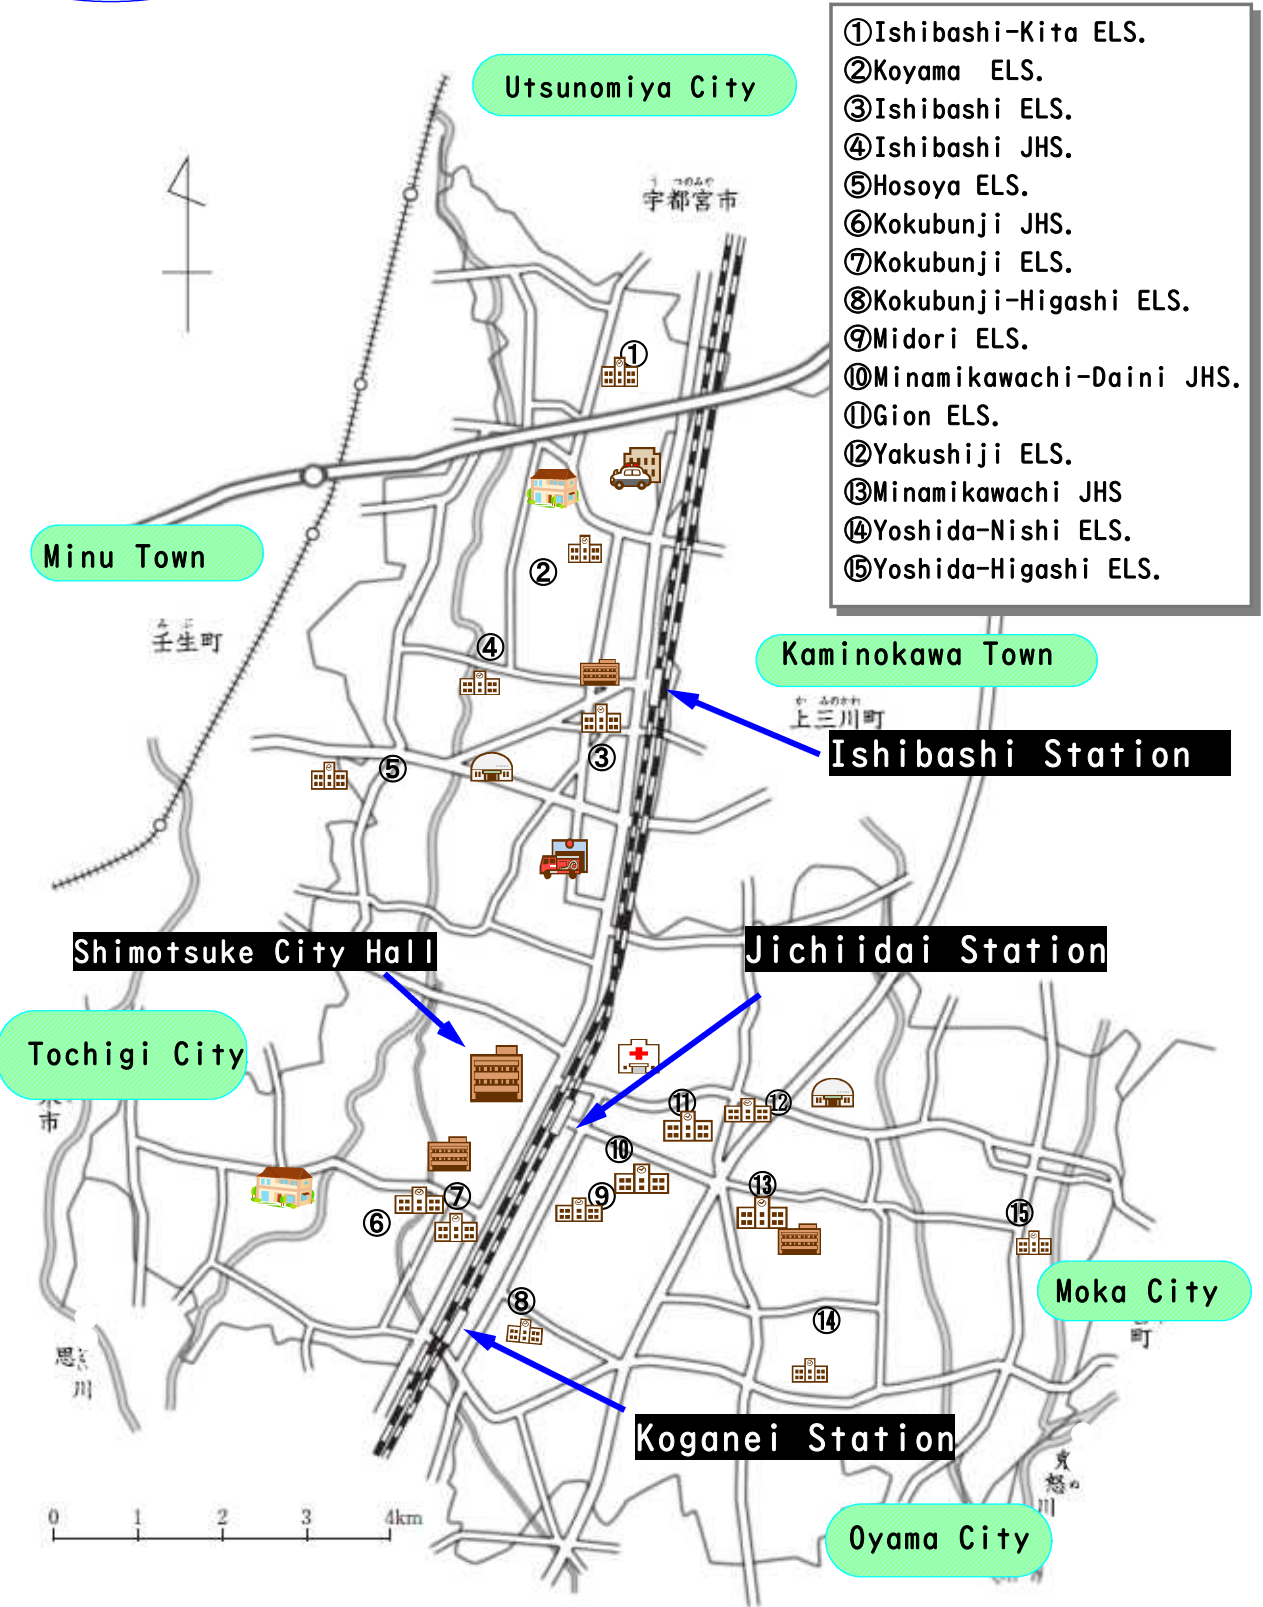

Shimotsuke City Map

- ① Ishibashi-Kita ELS.
- ② Koyama ELS.
- ③ Ishibashi ELS.
- ④ Ishibashi JHS.
- ⑤ Hosoya ELS.
- ⑥ Kokubunji JHS.
- ⑦ Kokubunji ELS.
- ⑧ Kokubunji-Higashi ELS.
- ⑨ Midori ELS.
- ⑩ Minamikawachi-Daini JHS.
- ⑪ Gion ELS.
- ⑫ Yakushiji ELS.
- ⑬ Minamikawachi JHS
- ⑭ Yoshida-Nishi ELS.
- ⑮ Yoshida-Higashi ELS.

Let's find it! (地図の中から探してみよう!)

あ Kokubunji Community Center / い Minamikawachi Community Center
 う Ishibashi Community Center / え Shimotsuke Police Station / お Ishibashi Fire Station
 か Jichiidai Hospital / き Shimotsuke Road Station / く Yugao Park / け Grimm's House